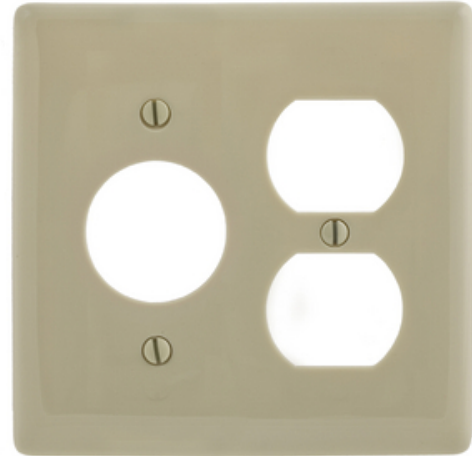

HUBBELL

Premise Wiring

Wallplates and Box Covers, Wallplate, Nylon, 2-Gang, 1) Duplex 1) 1.40" Opening, Ivory

By Hubbell Premise Wiring
Catalog # [NP78I](#)

Double Wallplate, One Duplex One 1.40" Opening

General

Application	Protection against contact of live terminals and wiring. Provides finished look to installation.
Catalog Number	NP78I
Color	Ivory
Construction	Molded
Cutout	1) 1.40" Opening, 1) Duplex
EU RoHS Indicator	Yes
Item Type	Screw Mount
Material	Nylon
Material - Mounting Hardware	Screw Mounting
Number of Gang(s)	2-Gang
Orientation	Vertical Mount
Size	Standard
Style	1-Single Receptacle, 1-Duplex
Type	Combination
UPC	883778104626