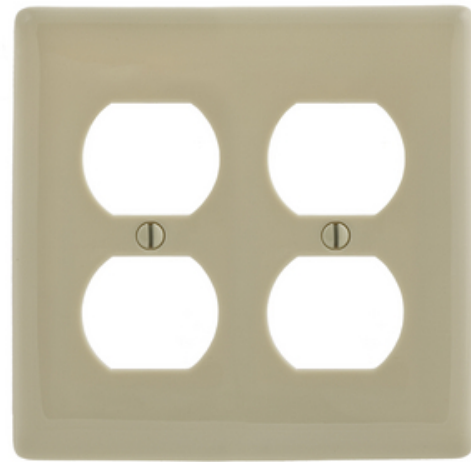

Wallplates and Box Covers, Wallplate, Nylon, 2-Gang, 2) Duplex, Ivory

By Hubbell Premise Wiring
Catalog # [NP82I](#)

Wallplates and Box Covers, Wallplate, Nylon, 2-Gang, 2)
Duplex, Ivory

Features

- Reinforcement ribs for extra strength
- Captive screw feature holds mounting screw in place
- High-impact, self-extinguishing nylon material

Application

Protection against contact of live terminals and wiring.
Provides finished look to installation.

General

Color	<ul style="list-style-type: none"> • Ivory • Ivoire
Construction	Molded
Cutout	2) Duplex
EU RoHS Indicator	Yes
Item Type	Screw Mount
Material	Nylon
Material - Mounting Hardware	Screw Mounting
Number of Gang(s)	2-Gang
Orientation	Vertical Mount
Size	Standard
Style	2-Duplex
Type	Duplex
UPC	883778102165