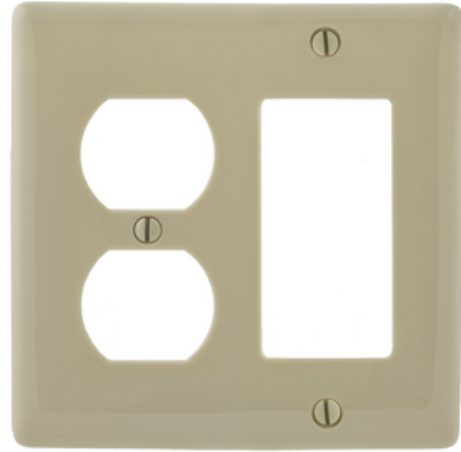

HUBBELL

Premise Wiring

Wallplates and Box Covers, Wallplate, Nylon, Mid-Sized, 2- Gang, 1) Duplex 1) Decorator, Ivory

By Hubbell Premise Wiring
Catalog # [NPJ826I](#)

Double Mid-Size Wallplate, One Duplex One Decorator

General

Application	Protection against contact of live terminals and wiring. Provides finished look to installation.
Catalog Number	NPJ826I
Color	Ivory
Construction	Molded
Cutout	1) Duplex, 1) Decorator
EU RoHS Indicator	Yes
Item Type	Screw Mount
Material	Nylon
Material - Mounting Hardware	Screw Mounting
Number of Gang(s)	2-Gang
Orientation	Vertical Mount
Size	Mid-Size
Style	1-Duplex, 1-Decorator
Type	Combination
UPC	883778108549