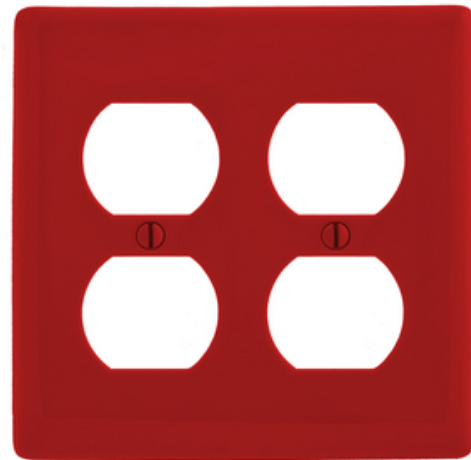

Hubbell Premise Wiring

Wallplates and Box Covers, Wallplate, Nylon, Mid-Sized, 2- Gang, 2) Duplex, Red

By Hubbell Premise Wiring
Catalog # [NPJ82R](#)

Double Mid-Size Wallplate, 2-Duplex

Features

- Reinforcement ribs for extra strength
- Captive screw feature holds mounting screw in place
- High-impact, self-extinguishing nylon material

Application

Protection against contact of live terminals and wiring.
Provides finished look to installation.

General

| | |
|------------------------------|----------------|
| Color | Red |
| Construction | Molded |
| Cutout | 2) Duplex |
| EU RoHS Indicator | Yes |
| Item Type | Screw Mount |
| Material | Nylon |
| Material - Mounting Hardware | Screw Mounting |
| Number of Gang(s) | 2-Gang |
| Orientation | Vertical Mount |
| Size | Mid-Size |
| Style | 2-Duplex |
| Type | Duplex |
| UPC | 883778106514 |