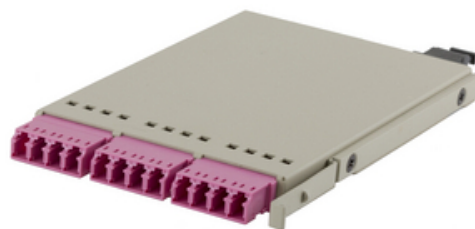

### Fiber High Density Cassette, , LC Duplex to MTP, Violet

By Hubbell Premise Wiring  
Catalog # [OCLCHD50G4VI](#)

Fiber Optic, Cassette Adapter Panel, LC Quad toMPO, OM4, 12  
Fiber, Type A, Erika Violet.