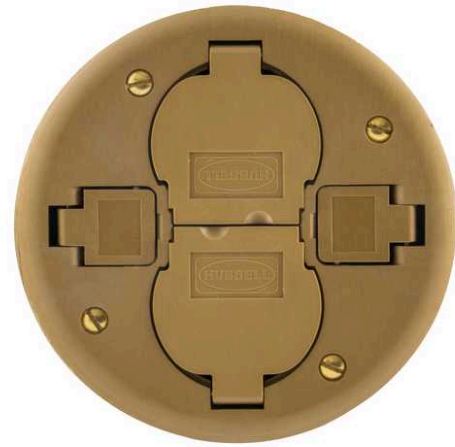

2x2 Flush Duplex Series, Replacement Cover, Brass

By Hubbell Premise Wiring
Catalog # [PT2X2CBRS](#)

Fire-Rated Poke-Through 2x2 Flush Duplex Series,
Replacement Cover

Features

- PT2X2 Series Replacement Cover
- Includes 2-Installed Cat 6 Hubbell Xcelerator Jacks
- Includes Mounting Hardware

General

EU RoHS Indicator	No
Finish Type	Brass
Item Type	3" Fire-Rated Poke Through Component
Knockouts	Duplex Flip Covers
Material - Mounting Hardware	Mounting Hardware Included
Number Of Outlets	(2) Installed Cat 6 Jacks, Duplex Receptacle Not Included
Style	FRPT - Complete Kits
UPC	783585531984

Product Assets

[Customer Notices - Prop 65 Notice](#)

Related Products

[PT2X2SFBRS - 2x2 Flush Duplex Series, Service Fitting, Brass Finish](#)

A proud member of the Hubbell Family.

©2023 Hubbell Incorporated. All rights reserved.
PREM-PT2X2CBRS-SPEC-EN | REV 7/2023