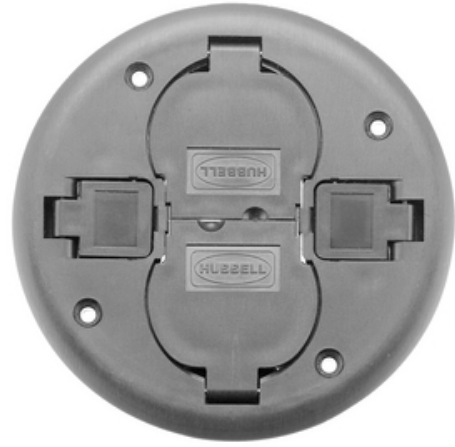

### 2x2 Flush Duplex Series, Replacement Cover, Gray

By Hubbell Premise Wiring  
Catalog # [PT2X2CGY](#)

Fire-Rated Poke-Through 2x2 Flush Duplex Series, Replacement  
Cover

#### Features

- PT2X2 Series Replacement Cover
- Includes 2-Installed Cat 6 Hubbell Xcelerator Jacks
- Includes Mounting Hardware

#### General

Catalog Number	PT2X2CGY
Color	
EU RoHS Indicator	No
Finish Type	Gray
Item Type	3" Fire-Rated Poke Through Component
Knockouts	Duplex Flip Covers
Material - Mounting Hardware	Mounting Hardware Included
Number Of Outlets	(2) Installed Cat 6 Jacks, Duplex Receptacle Not Included
Style	FRPT - Complete Kits
UPC	783585531960