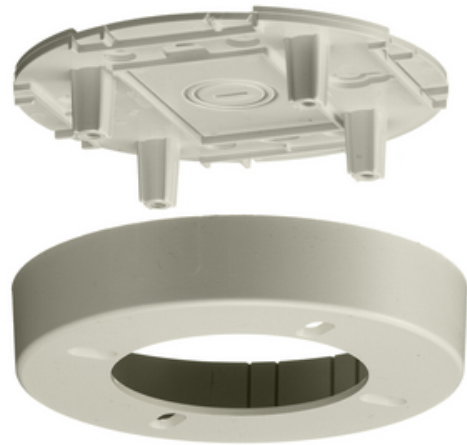

Non-Metallic Raceway, WallTrak1 Series, Lighting Fixture Box, Round, Office White

By Hubbell Premise Wiring
Catalog # [PW1LFB](#)

Non-Metallic Raceway, WallTrak1 Series, Lighting Fixture Box, Round

Features

- Reduces inventory requirements
- Eliminates need to order three separate boxes
- Boxes available in low, standard and deep profiles

General

Color	<ul style="list-style-type: none">• Office White• Blanc cassé
EU RoHS Indicator	Contact Manufacturer
Item Type	PW1 WallTrak (Latching) Series
Performance	<ul style="list-style-type: none">• Environmental - Flame Rating - UL94V-0• Environmental - Temperature Range - -25.6° to 158° F
Series	PW1
Style	Round
Type	<ul style="list-style-type: none">• Boxes• Boxes
UPC	783585092157