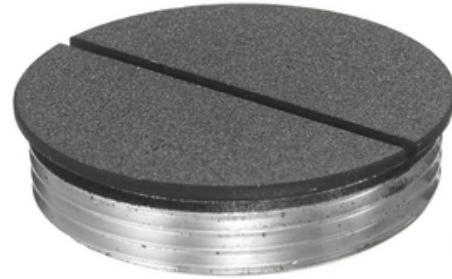

# Flush Threaded Plug, 1-1/2", Black Finsih

By Hubbell Premise Wiring  
Catalog # [S1FP15BL](#)

In-Floor Delivery Systems, SystemOne, Round Flush Floorboxes, Replacement Accessory, Flush Threaded Plug, 1-1/2", Black Finsih

## Features

- 1½" Replacement Threaded Plug
- For use with S1SPFFx and S1SPFFTx Series Covers

## General

Accessory Type	Conduit Plugs
Color	<ul style="list-style-type: none"><li>• Black</li><li>• Black</li></ul>
Construction	Cast Aluminum
Cover Shape	Round
EU RoHS Indicator	Contact Manufacturer
Finish Type	Black
Item Type	Replacement Flush Threaded Plug
Material	Aluminum
Mounting Method	Threaded Hub
Series	Flush - S1 Series
Style	Accessories
Type	<ul style="list-style-type: none"><li>• Replacement Threaded Plugs</li><li>• Replacement Threaded Plugs</li></ul>
UPC	783585371566

## Dimensions

Dimensions	1.98 in x 1.98 in x 0.5 in
Height	0.5 in
Length	1.98 in
Width	1.98 in