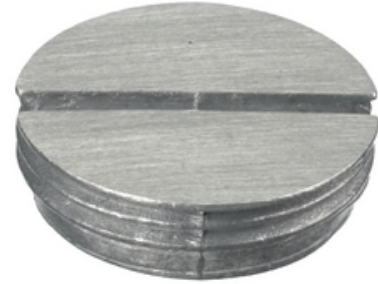

HUBBELL

Premise Wiring

SystemOne, Replacement Parts, 3/4" Furniture Feed Plugs, Aluminum

By Hubbell Premise Wiring
Catalog # [S1RPLUG075ALU](#)

SystemOne, Replacement Parts, 3/4" Furniture Feed Plugs,
Aluminum

Features

- Replacement 3/4" Replacement Plug for Furniture Feed Covers

General

Accessory Type	Replacement Plugs
Application	Through Floor Delivery, Replacement Plug
Catalog Number	S1RPLUG075ALU
Color	Aluminum
Construction	Fabricated
Construction Material - Main	Composite
EU RoHS Indicator	Contact Manufacturer
Finish Type	Brushed Aluminum Cover
Item Type	Replacement Flush Threaded Plug
Material	Aluminum
Material - Mounting Hardware	N/A
Mounting Type	Mounts to Furniture Feed Cover
Number Of Outlets	None
Size	Standard Sized Product
Style	Accessories
Sub Brand	SystemOne Recessed
Type	Flush Fire Rated Poke Through Components
UPC	783585443652