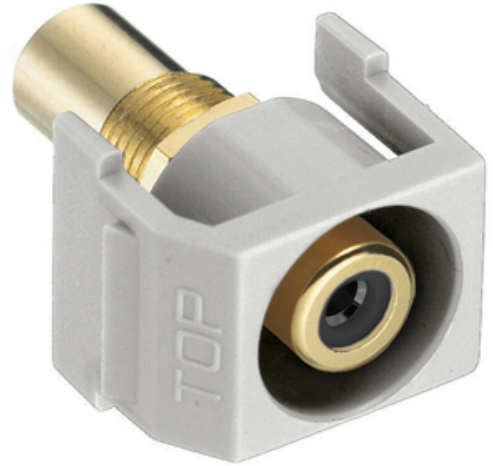

# HUBBELL Premise Wiring

## Recessed RCA Connector, Black Insulator, Office White Housing

By Hubbell Premise Wiring  
Catalog # [SFRCBKROW](#)

Recessed RCA Connector, Black Insulator, Office White Housing

### General

Application	Snap-Fit RCA Jack, Recessed
Catalog Number	SFRCBKROW
Contact	Beryllium Copper
EU RoHS Indicator	Yes
Environmental Conditions	Indoor Dry Unless Protected By Additional Means
Item Type	iSTATION RCA and Data Keystone Connectors
Material - Mounting Hardware	Snap-On- Snap-Fit
OEM Brand Name	Hubbell Premise Wiring
Style	Black Insulator
Temperature Rating	Per TIA
Type	RCA, Pass-Thru, Recessed
UPC	662620286396