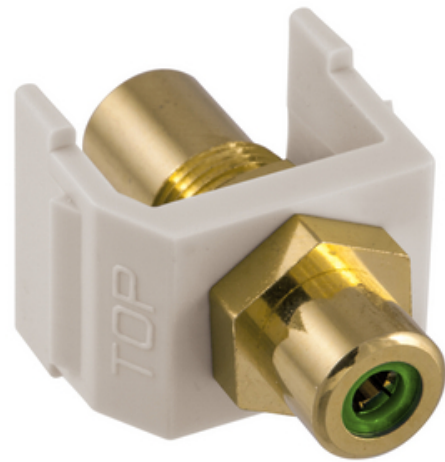

# INFINE Connector, Audio/Video Connector, RCA Gold Pass-thru, F/F Coupler, Office White/Green

By Hubbell Premise Wiring  
Catalog # [SFRCGNFFOW](#)

INFINE Connector, Audio/Video Connector, RCA Gold Pass-thru, F/F Coupler, Office White/Green

## Features

- High quality Gold plating
- Seamless Hubbell system integration
- Deliver composite, component or digital signals

## Application

Snap-Fit RCA Jack

## General

Contact	Beryllium Copper
EU RoHS Indicator	Yes
Environmental Conditions	Indoor Dry Unless Protected By Additional Means
Item Type	iSTATION RCA and Data Keystone Connectors
Material - Mounting Hardware	Snap-On- Snap-Fit
OEM Brand Name	Hubbell Premise Wiring
Style	Green Insulator
Temperature Rating	Per TIA
Type	RCA, Pass-Thru, F to F Coupler
UPC	662620850597