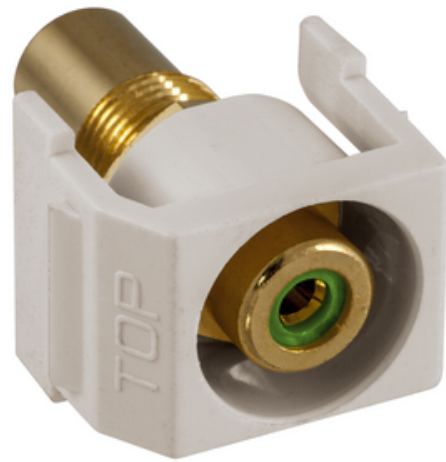

Recessed RCA Connector, Green Insulator, Office White Housing

By Hubbell Premise Wiring
Catalog # [SFRCGNROW](#)

Recessed RCA Connector, Green Insulator, Office White Housing

Features

- Flush mount design
- High quality Gold plating
- Seamless Hubbell system integration

Application

Snap-Fit RCA Jack, Recessed

General

Contact	Beryllium Copper
EU RoHS Indicator	Yes
Environmental Conditions	Indoor Dry Unless Protected By Additional Means
Item Type	iSTATION RCA and Data Keystone Connectors
Material - Mounting Hardware	Snap-On- Snap-Fit
OEM Brand Name	Hubbell Premise Wiring
Style	Green Insulator
Temperature Rating	Per TIA
Type	RCA, Pass-Thru, Recessed
UPC	662620286532

Dimensions

Display Size Standard Sized Product

Electrical Ratings

Connectivity	Plug-N-Play
Contact Resistance	100 Ohm
Withstand Voltage	1000V RMS, 1414V DC

Logistics

Carton Quantity 25

Product Assets

A proud member of the Hubbell Family.