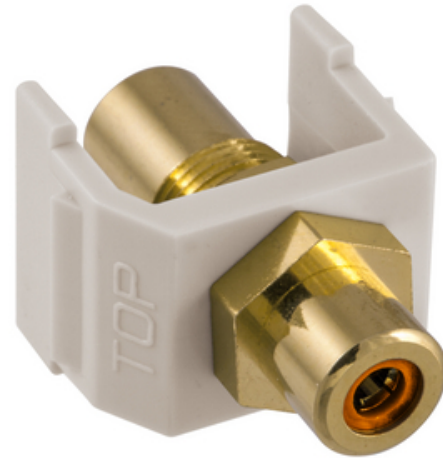

HUBBELL

Premise Wiring

RCA Connector, Female to Female, Orange Insulator, Office White Housing

By Hubbell Premise Wiring
Catalog # [SFRCORFFOW](#)

RCA Connector, Female to Female, Orange Insulator, Office
White Housing

General

Application	Snap-Fit RCA Jack
Catalog Number	SFRCORFFOW
Contact	Beryllium Copper
EU RoHS Indicator	Yes
Environmental Conditions	Indoor Dry Unless Protected By Additional Means
Item Type	iSTATION RCA and Data Keystone Connectors
Material - Mounting Hardware	Snap-On- Snap-Fit
OEM Brand Name	Hubbell Premise Wiring
Style	Orange Insulator
Temperature Rating	Per TIA
Type	RCA, Pass-Thru, F to F Coupler
UPC	662620286266

Dimensions

Display Size	Standard Sized Product
--------------	------------------------

Electrical Ratings

Connectivity	Plug-N-Play
Contact Resistance	100 Ohm
Withstand Voltage	1000V RMS, 1414V DC

Logistics