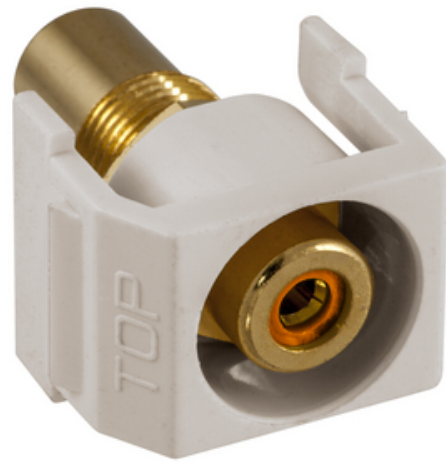

Recessed RCA Connector, Orange Insulator, Office White Housing

By Hubbell Premise Wiring
Catalog # [SFRCORROW](#)

Recessed RCA Connector, Orange Insulator, Office White Housing

Application

Snap-Fit RCA Jack, Recessed

General

Contact	Beryllium Copper
EU RoHS Indicator	Yes
Environmental Conditions	Indoor Dry Unless Protected By Additional Means
Item Type	iSTATION RCA and Data Keystone Connectors
Material - Mounting Hardware	Snap-On- Snap-Fit
OEM Brand Name	Hubbell Premise Wiring
Style	Orange Insulator
Temperature Rating	Per TIA
Type	RCA, Pass-Thru, Recessed
UPC	662620286600

Dimensions

Display Size Standard Sized Product

Electrical Ratings

Connectivity	Plug-N-Play
Contact Resistance	100 Ohm
Withstand Voltage	1000V RMS, 1414V DC

Logistics

Carton Quantity 25

Product Assets

A proud member of the Hubbell Family.