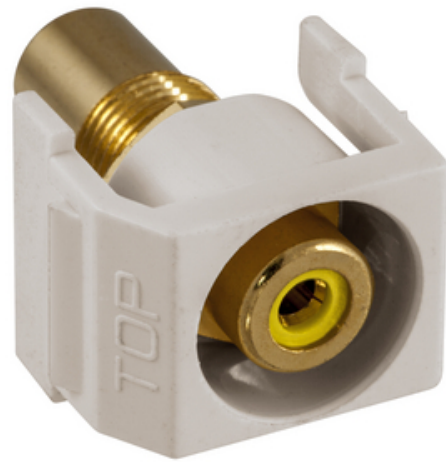

Recessed RCA Connector, Yellow Insulator, Office White Housing

By Hubbell Premise Wiring
Catalog # [SFRCYROW](#)

Recessed RCA Connector, Yellow Insulator, Office White Housing

Application

Snap-Fit RCA Jack, Recessed

General

Contact	Beryllium Copper
EU RoHS Indicator	Yes
Environmental Conditions	Indoor Dry Unless Protected By Additional Means
Item Type	iSTATION RCA and Data Keystone Connectors
Material - Mounting Hardware	Snap-On- Snap-Fit
OEM Brand Name	Hubbell Premise Wiring
Style	Yellow Insulator
Temperature Rating	Per TIA
Type	RCA, Pass-Thru, Recessed
UPC	662620283562

Dimensions

Display Size Standard Sized Product

Electrical Ratings

Connectivity	Plug-N-Play
Contact Resistance	100 Ohm
Withstand Voltage	1000V RMS, 1414V DC

Logistics

Carton Quantity 25

Product Assets

A proud member of the Hubbell Family.