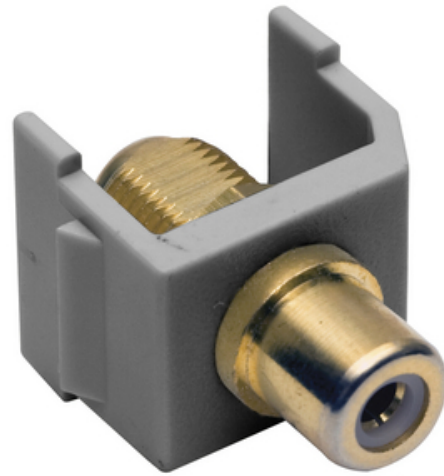

Hubbell Premise Wiring

# Connector, Snap-Fit, RCA to F-Coupler, Gray

By Hubbell Premise Wiring  
Catalog # [SFRFGGY](#)

Connector, Snap-Fit, RCA to F-Coupler, Gray

## Application

Snap-Fit RCA to F-Connector

## General

Contact	Beryllium Copper
EU RoHS Indicator	Yes
Environmental Conditions	Indoor Dry Unless Protected By Additional Means
Item Type	iSTATION RCA and F-Keystone Connectors
Material - Mounting Hardware	Snap-On- Snap-Fit
OEM Brand Name	Hubbell Premise Wiring
Style	RCA to F-Connector
Temperature Rating	Per TIA
Type	F-Type
UPC	662620854434