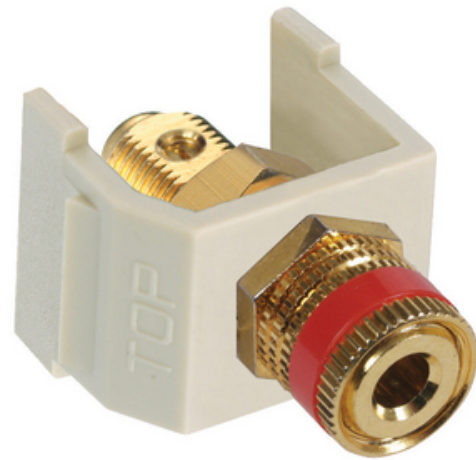

Red Speaker Post, Snap-Fit, Electric Ivory Housing

By Hubbell Premise Wiring
Catalog # [SFSPGREI](#)

Red Speaker Post, Snap-Fit, Electric Ivory Housing

Application

Snap-Fit Gold Speaker Post, Red

General

Contact	Beryllium Copper
EU RoHS Indicator	Yes
Environmental Conditions	Indoor Dry Unless Protected By Additional Means
Item Type	iSTATION AV Keystone Connections
Material - Mounting Hardware	Snap-On- Snap-Fit
OEM Brand Name	Hubbell Premise Wiring
Style	Red Insulator
Temperature Rating	Per TIA
Type	Speaker Post
UPC	662620848914

Dimensions

Display Size Standard Sized Product

Electrical Ratings

Connectivity	Screw Terminals
Contact Resistance	100 Ohm
Withstand Voltage	1000V RMS, 1414V DC

Logistics

Carton Quantity 25

Product Assets

[Catalog Page - PREM F10 Catalog Page](#)
[Catalogs - HPW CATALOG_2023_FULL](#)
[Sales Drawings - SFSPGR - PDF](#)