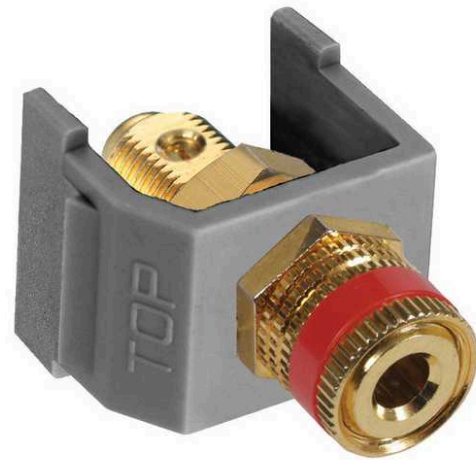

## Red Speaker Post, Snap-Fit, Gray Housing

By Hubbell Premise Wiring  
Catalog # [SFSPGRGY](#)

Red Speaker Post, Snap-Fit, Gray Housing

### Application

Snap-Fit Gold Speaker Post, Red

### General

Contact	Beryllium Copper
EU RoHS Indicator	Yes
Environmental Conditions	Indoor Dry Unless Protected By Additional Means
Item Type	iSTATION AV Keystone Connections
Material - Mounting Hardware	Snap-On- Snap-Fit
OEM Brand Name	Hubbell Premise Wiring
Style	Red Insulator
Temperature Rating	Per TIA
Type	Speaker Post
UPC	662620848907