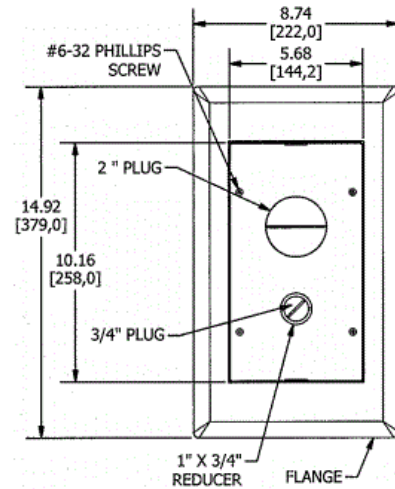

Floor Boxes
SystemOne Recessed 2 Gang Furniture Feed
Floor Box Cover

HUBBELL

For Use In Raised Access and Wood Floors

Features

- 180 degree cover opening to lay flat and reduce tripping hazards
- Two large cable egress doors
- Die cast aluminum cover construction for enhanced durability
- ADA Compliant

Ordering Information

- Compatible with AFB2G25 and AFB2G50
- Flush style typical applications: Tile, Finished Concrete, Terrazo

Catalog Number	UPC Number	Style	Finish
2GAFBFFCVRALU	783585526928	Raised Access / Wood	Aluminum Powder Coat
Dimensions	Floor Finish Insert		
8-3/4 x 14-15/16 in.	No		

Specifications

Cover Material	Aluminum
Flange height	0.25 in.
Adjustment Range	0 - 1.0 inch
Load Rating	800 lbs. (w/ 2x safety factor)
Power Opening	1 in.
Low Voltage Opening	2 in.

Online Resources

eCatalog