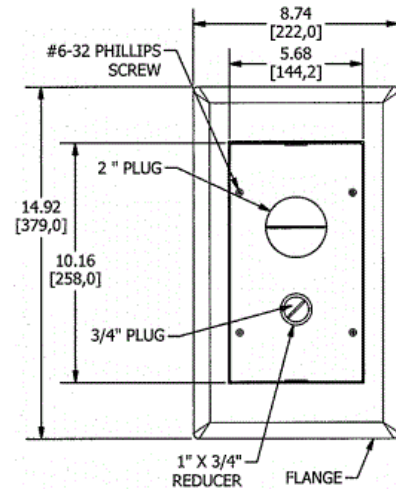

# HUBBELL

**For Use In Raised Access and Wood Floors**

**Features**

- 180 degree cover opening to lay flat and reduce tripping hazards
- Two large cable egress doors
- Die cast aluminum cover construction for enhanced durability
- ADA Compliant

**Ordering Information**

- Compatible with AFB2G25 and AFB2G50
- Flush style typical applications: Tile, Finished Concrete, Terrazo

Catalog Number	UPC Number	Style	Finish
2GAFBFFCVRNK	783585446479	Raised Access / Wood	Nickel Powder Coat
<b>Dimensions</b>	<b>Floor Finish Insert</b>		
8-3/4 x 14-15/16 in.	No		

**Specifications**

Cover Material	Aluminum
Flange height	0.25 in.
Adjustment Range	0 - 1.0 inch
Load Rating	800 lbs. (w/ 2x safety factor)
Power Opening	1 in.
Low Voltage Opening	2 in.

**Online Resources**