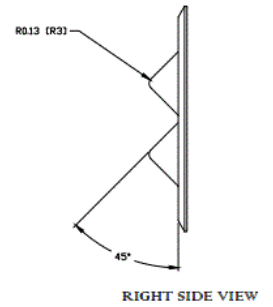

Angled Wallplate

Features

- Fits all Hubbell keystone connections (AV, data and fiber)
- Secure; Requires removal to access connectivity

Ordering Information

Description	Color	Catalog No.	UPC
Angled Wallplate, Single Gang, 4 Port	White	AFP14W	662620803340

Listings

UL and cUL Listed 1863
RoHS Compliant

Specifications

Plate Material High-impact thermoplastic (UL 94V-0)

TOP VIEW

FRONT VIEW

RIGHT SIDE VIEW

Online Resources