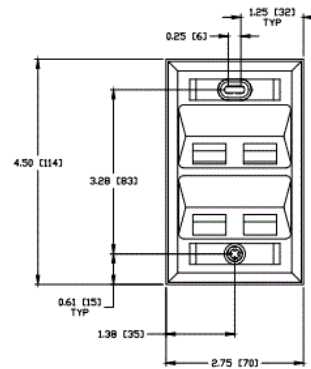

Angled Wallplate

Features

- Fits all Hubbell keystone connections (AV, data and fiber)
- Secure; Requires removal to access connectivity

Ordering Information

Description	Color	Catalog No.	UPC
Angled Wallplate, Single Gang, 4 Port	White	AFP14W	662620803340

Listings

UL and cUL Listed 1863
RoHS Compliant

Specifications

Plate Material High-impact thermoplastic (UL 94V-0)

TOP VIEW

FRONT VIEW

RIGHT SIDE VIEW

Online Resources