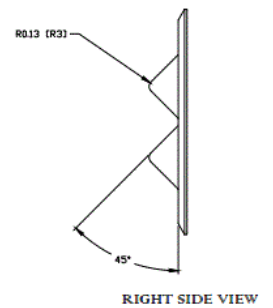

Angled Wallplate

Features

- Fits all Hubbell keystone connections (AV, data and fiber)
- Secure; Requires removal to access connectivity

Ordering Information

Description	Color	Catalog No.	UPC
Angled Wallplate, Single Gang, 4 Port	Light Almond	AFP14	662620803326

Listings

UL and cUL Listed 1863
RoHS Compliant

Specifications

Plate Material High-impact thermoplastic (UL 94V-0)

TOP VIEW

FRONT VIEW

RIGHT SIDE VIEW

Online Resources