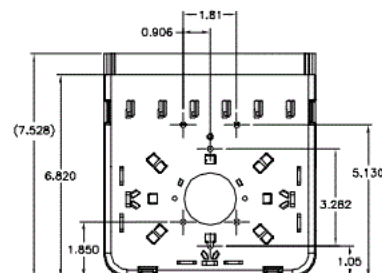

Applications

Compatible with UTP, STP, Coax and Fiber

Online Resources

[eCatalog](#)