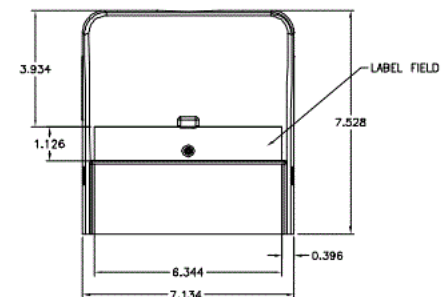

Applications

Compatible with UTP, STP, Coax and Fiber

Online Resources

[eCatalog](#)