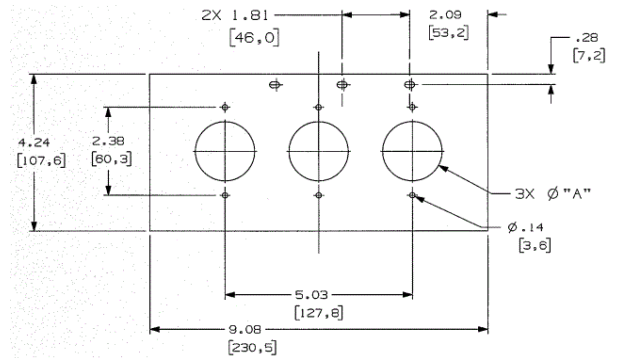

Floor Boxes
SystemOne 10- Gang Floor Box Plate
Five Gang Plate

HUBBELL

Features

- Three opening for simplex devices or 20A Twist-Locks

Ordering Information

- Includes necessary mounting hardware

Catalog Number	UPC
FB10TLC	783585540894

Specifications

Face Plate	16 gauge zinc plated stamped steel
------------	------------------------------------

Online Resources

[eCatalog](#)