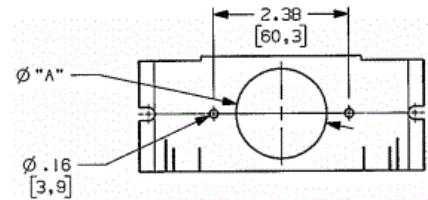

Floor Boxes
SystemOne 2-, 4- and 6- Gang Floor Box Plate
Single Gang Plate

HUBBELL

Features

- Opening for simplex device or 20A Twist-Lock
- Easy to install with one screw mounting
- Reduces wiring and installation times

Ordering Information

- Includes necessary mounting hardware

Catalog Number	UPC
FBMP139	783585191591

Specifications

Face Plate	16 gauge zinc plated stamped steel
------------	------------------------------------