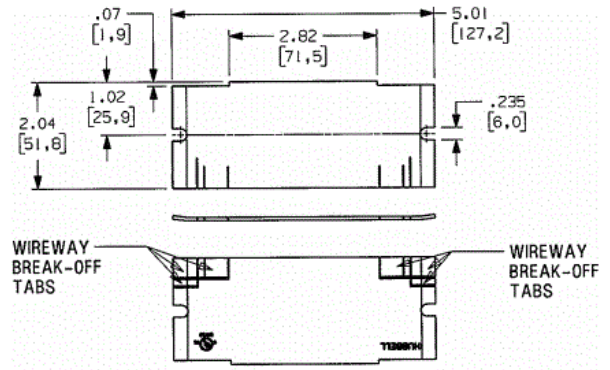

Floor Boxes
SystemOne 2-, 4- and 6- Gang Floor Box Plate
Single Gang Plate

HUBBELL

Features

- Blank plate with no openings
- Easy to install with one screw mounting
- Reduces wiring and installation times

Ordering Information

- Includes necessary mounting hardware

Catalog Number	UPC
FBMPBNK	783585191560

Specifications

Face Plate	16 gauge zinc plated stamped steel
------------	------------------------------------