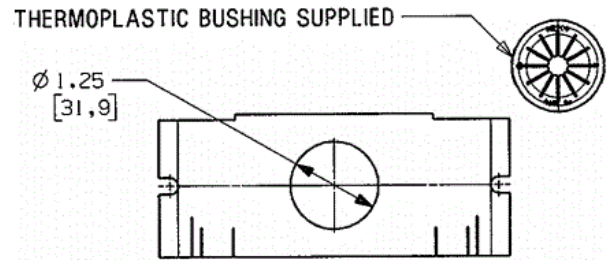

Floor Boxes
SystemOne 2-, 4- and 6- Gang Floor Box Plate
Single Gang Plate

HUBBELL

Features

- Round opening with grommet for cable pull
- Easy to install with one screw mounting
- Reduces wiring and installation times

Ordering Information

- Includes necessary mounting hardware

Catalog Number	UPC
FBMPFT	783585191614

Specifications

Face Plate	16 gauge zinc plated stamped steel
------------	------------------------------------