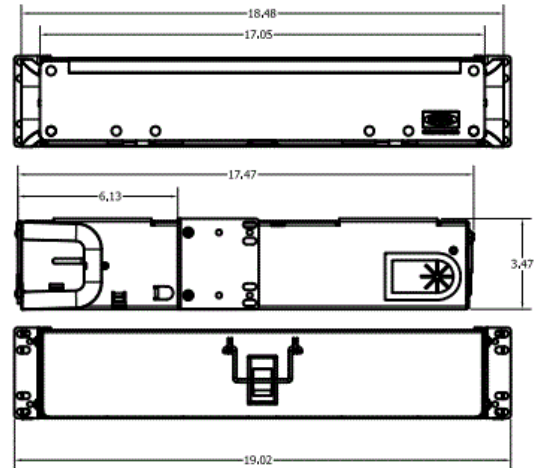

OptiChannel
FCR Rack Mount Enclosures
Enhanced 3U Rack Mount Enclosure

HUBBELL

Features

- Full 17" Depth, with Slide-Out Inner Drawer
- One-Piece Removable Cover and Magnetic Door
- Accepts all Standard FSP-Series Panels and OC-Series Cassettes

Ordering Information

Description	Color	Catalog Number	UPC
Enhanced Rack Mount Enclosure	Black	FCR3U12SP	662620237497

Listings

EIA/ECA-310-E
TIA-569-D

Specifications

Material	16 gauge cold rolled steel
Finish	Black powder coated
Rack Units	3
FSP Panel Capacity	12
Splice Tray Capacity	12
Max LC Port Capacity	288
Dimensions In (mm) (H x W x D)	5.25 (133) x 17 (432) x 17 (432)