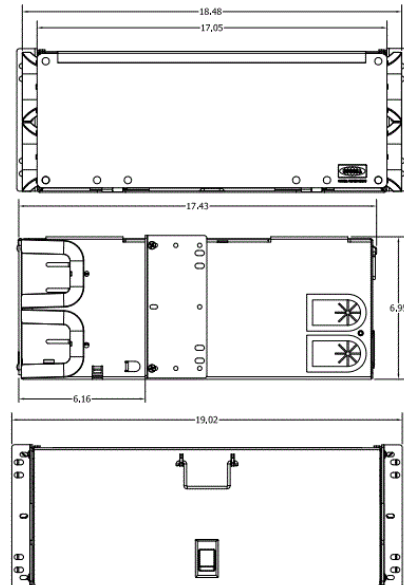

OptiChannel
FCR Rack Mount Enclosures
Enhanced 4U Rack Mount Enclosure

HUBBELL

Features

- Full 17" Depth, with Slide-Out Inner Drawer
- One-Piece Removable Cover and Magnetic Door
- Accepts all Standard FSP-Series Panels and OC-Series Cassettes

Ordering Information

Description	Color	Catalog Number	UPC
Enhanced Rack Mount Enclosure	Black	FCR4U15SP	662620237510

Listings

EIA/ECA-310-E
TIA-569-D

Specifications

Material	16 gauge cold rolled steel
Finish	Black powder coated
Rack Units	4
FSP Panel Capacity	15
Splice Tray Capacity	16
Max LC Port Capacity	360
Dimensions In (mm) (H x W x D)	7.00 (178) x 17 (432) x 17 (432)