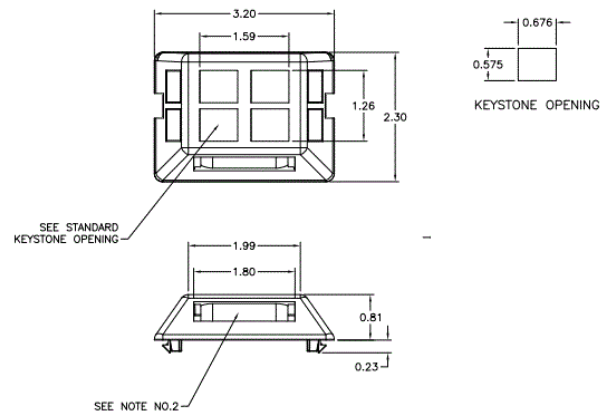

Furniture Plate

Features

- Work Area and Individual Port Labeling
- Maximizes Internal Capacity By Positioning Jacks Outside Furniture Channel

Ordering Information

Description	Color	Catalog No.	UPC
iStation Furniture Plate, 4-Port Black		FP4BK	662620837826

Listings

UL and cUL Listed 1863
RoHS Compliant

Specifications

Plate Material	High-impact thermoplastic (UL 94V-0)
Compatibility	Fits industry standard ANSI/TIA/EIA furniture outlet openings

Accessories

Herman Miller Reducing Adapter **HMRBBK**