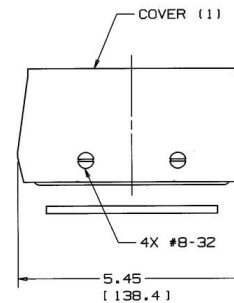

Related Product

Pedestal Face Plate, 1" KO, Black	SS2309F1BKA
Pedestal Face Plate, Bushed 1" KO, Black	SS2309TBKA
Pedestal Face Plate, Blank, Black	SS2309BBKA
Pedestal Face Plate, Duplex, Black	SS2309DBKA
Pedestal Face Plate, 3/4" KO, Black	SS2309FBKA
Pedestal Face Plate, 1" KO, Black	SS2309F1BKA