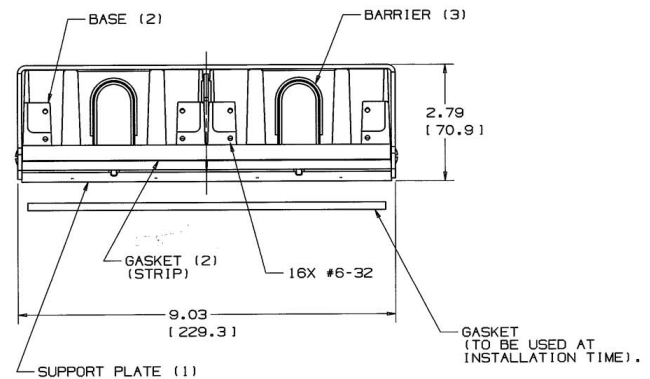

Related Product

Pedestal Face Plate, 1" KO, Black	SS2309F1BKA
Pedestal Face Plate, Bushed 1" KO, Black	SS2309TBKA
Pedestal Face Plate, Blank, Black	SS2309BBKA
Pedestal Face Plate, Duplex, Black	SS2309DBKA
Pedestal Face Plate, 3/4" KO, Black	SS2309FBKA
Pedestal Face Plate, 1" KO, Black	SS2309F1BKA