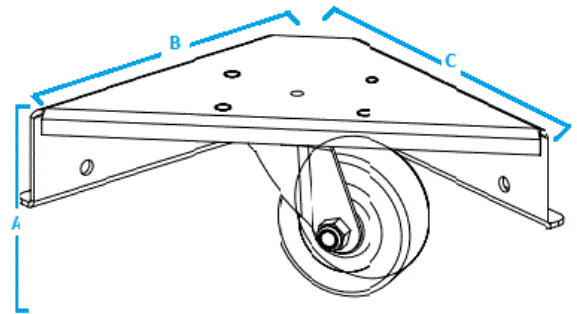

Ordering Information

Kit	H2 Accessory	Catalog Number	UPC
H2 Series	Caster Kit, 4pk	H2KMB	662620220673

Specifications

Material	Cold Rolled Steel
Finish	Black powder coated

Characteristics

Pack Qty	4 Assemblies / 1 Cabinet
----------	--------------------------

Accessories

Black Velcro Roll	HVFBK575
9" Velco Strips, Yellow	MCCMV9YL10
15A Powerstrip	HPWPWR
1U Horizontal cable manager with cover	HM17C
2U Horizontal cable manager with cover	HM27C

Dimensions- inches (mm)