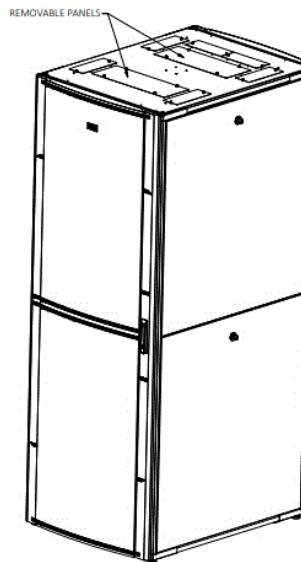

Full Size Enclosures H3 Series, Server Enclosure Standard Full Size Enclosure

HUBBELL

Features

- Adjustable Rails Can Be Easily Moved For Custom Configurations
- Removable Top Panels Have Hole Cutouts for Cable
- Leveling Feet Adjust on Uneven Floor

Ordering Information

Rack Units	Depth	Catalog Number	UPC Number
42	48"	H3S4248	662620660431

Listings

UL
EIA/ECA-310-E Universal Mounting Pattern

Specifications

Material	Cold Rolled Steel
Finish	Black powder coated
Vertical Rail Gauge	12 gauge
Sides/Covers	14 gauge
Rack Units	Individually numbered

Characteristics

Front Door	Single, Mesh
Rack Units	42
Rear Door	Double, Mesh
Static Load Capacity	3,000 lb

Accessories

Fan Kit, 110V	H3FT110
2RU Horiz Cable Manager	HS23C
Horizontal rack bonding bus bar	HBBHR19KT

Online Resources

Customer Use Drawing
eCatalog

Dimensions- inches (mm)

A	76.6" (1945)
B	23.6" (599)
Rack Units	42