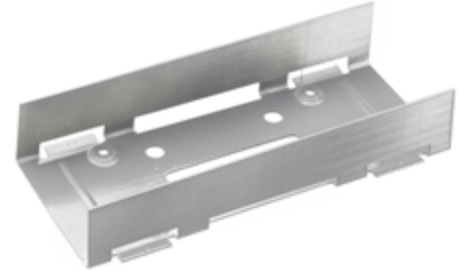

## Features

- Uses HBL 3000 Series raceway and fitting and accessories to customize the install
- Scratch resistant finish
- For use upto 600V AC

## Specifications

Raceway Series	HBL3000 Series
Material	Steel
Finish	Painted, Gray

## Dimensions- inches (mm)

Length	6" (152)
Width	2.5" (64)
Depth	1.19" (30)