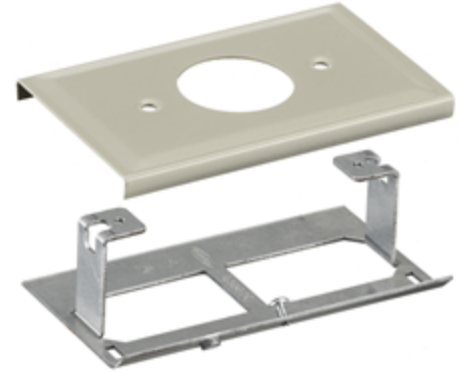

Hubbell Raceway
HBL3000 Series
Cover, Single Receptacle

HUBBELL

Features

- Uses HBL 3000 Series raceway and fitting and accessories to customize the install
- Scratch resistant finish
- For use upto 600V AC

Ordering Information

Accessory Type	Color	Catalog Number	UPC Number
Cover, Single Receptacle	Ivory	HBL3027AEIV	783585215389

Listings

UL Standard UL 5
E253976 /E253830 /E253833
CSA Standard C22.2 no. 62

Specifications

Raceway Series	HBL3000 Series
Material	Steel
Finish	Painted, Ivory

Dimensions- inches (mm)

Length	4.5" (114)
Width	2.75" (70)
Depth	0.35" (9)

Accessories

Raceway Base	HBL3000BIV
Cover, 5'	HBL3000CEIV
Cover, 19.5"	HBL3000C195IV
Cover, 7.5"	HBL3000C075IV