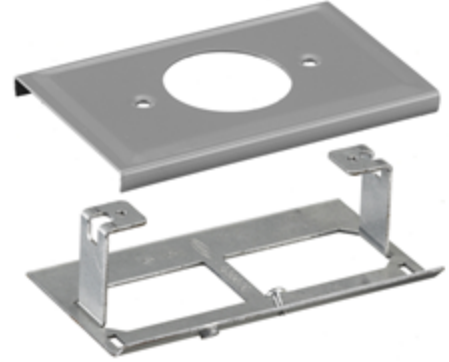

Hubbell Raceway
HBL3000 Series
Cover, Single Receptacle

HUBBELL

Features

- Uses HBL 3000 Series raceway and fitting and accessories to customize the install
- Scratch resistant finish
- For use upto 600V AC

Ordering Information

Accessory Type	Color	Catalog Number	UPC Number
Cover, Single Receptacle	Gray	HBL3033JEGY	783585215419

Listings

UL Standard UL 5
E253976 /E253830 /E253833
CSA Standard C22.2 no. 62

Specifications

Raceway Series	HBL3000 Series
Material	Steel
Finish	Painted, Gray

Dimensions- inches (mm)

Length	4.5" (114)
Width	2.75" (70)
Depth	0.35" (9)

Accessories

Raceway Base	HBL3000BGY
Cover, 5'	HBL3000CEGY
Cover, 19.5"	HBL3000C195GY
Cover, 7.5"	HBL3000C075GY