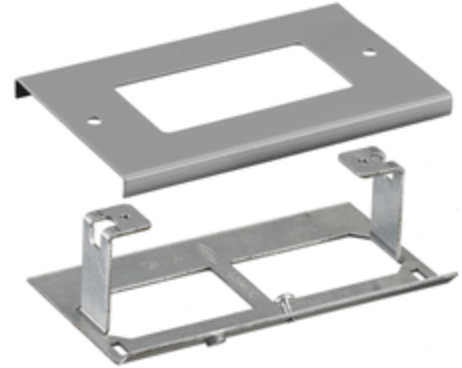

Hubbell Raceway
HBL3000 Series
Cover, Style Line

HUBBELL

Features

- Uses HBL 3000 Series raceway and fitting and accessories to customize the install
- Scratch resistant finish
- For use upto 600V AC

Ordering Information

Accessory Type	Color	Catalog Number	UPC Number
Cover, Style Line	Gray	HBL3048RGY	783585215556

Listings

UL Standard UL 5
E253976 /E253830 /E253833
CSA Standard C22.2 no. 62

Specifications

Raceway Series	HBL3000 Series
Material	Steel
Finish	Painted, Gray

Dimensions- inches (mm)

Length	4.5" (114)
Width	2.75" (70)
Depth	0.35" (9)

Accessories

Raceway Base	HBL3000BGY
Cover, 5"	HBL3000CEGY
Cover, 19.5"	HBL3000C195GY
Cover, 7.5"	HBL3000C075GY

Online Resources

eCatalog
Instruction Manual
Product Drawing