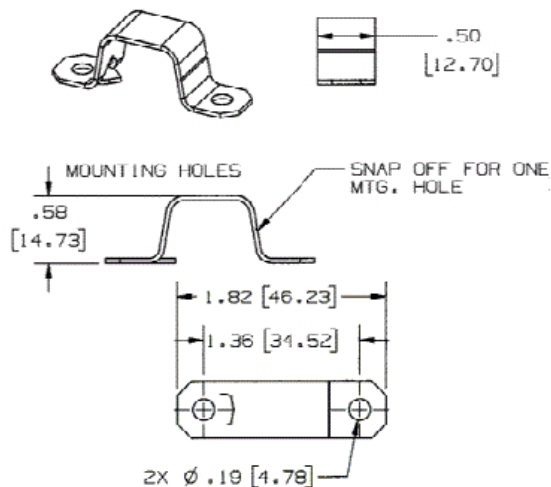

# HUBBELL

**Features**

- For mounting HBL500, HBL700 or HBL750 Raceway to surface.
- Convert to one-hole by breaking off at score.

**Ordering Information**

Description	Color	UPC Number	Catalog Number
Mounting Strap	Ivory	783585216690	HBL504IV

**Listings**

UL Listed  
 CSA Certified

**Specifications**

Height	0.58"
Width	0.50"
Length	1.50"

**Online Resources**

Customer Use Drawing  
 eCatalog  
 Installation Instructions