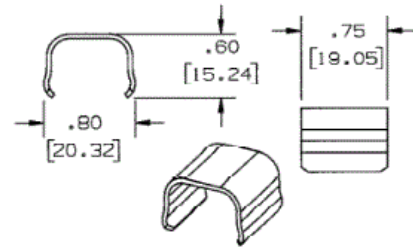

Raceway
Metal Raceway
HBL500 Series Connection Cover

HUBBELL

Features

- To cover potential openings where two lengths of like raceways come together.

Ordering Information

Description	Color	UPC Number	Catalog Number
Connection Cover	Ivory	783585216706	HBL506IV

Listings

UL Listed
CSA Certified

Specifications

Height	0.60"
Width	0.80"
Length	0.60"

Online Resources

Customer Use Drawing
eCatalog
Installation Instructions