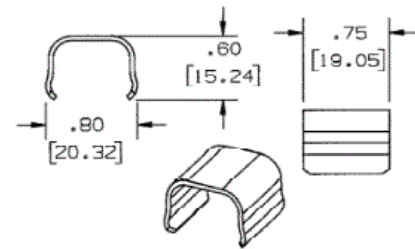

## Features

- To cover potential openings where two lengths of like raceways come together.

## Ordering Information

Description	Color	UPC Number	Catalog Number
Connection Cover	White	783585145259	HBL506W

## Specifications

Height	0.60"
Width	0.80"
Length	0.60"