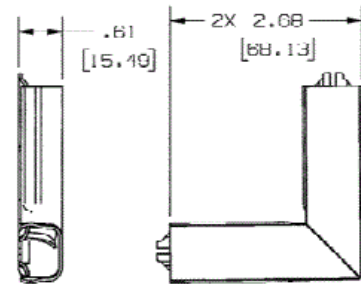

## Ordering Information

Description	Color	UPC Number	Catalog Number
90° Flat Elbow	White	783585145235	HBL511W

## Specifications

Height	0.61"
Width	2.68"
Length	2.68"