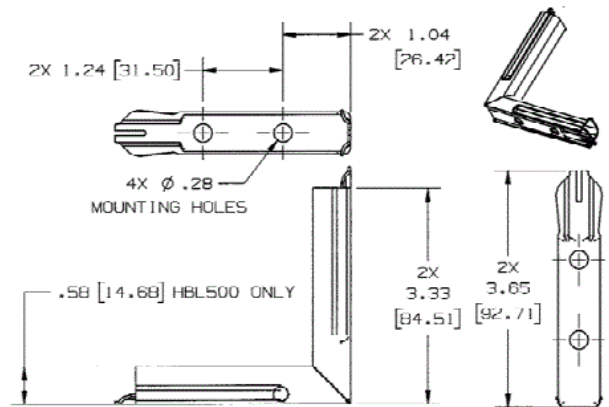

Raceway
Metal Raceway
HBL500 Series Internal Elbow

HUBBELL

Features

- For inside surfaces at right angles.

Ordering Information

Description	Color	UPC Number	Catalog Number
Internal Elbow	Ivory	783585216737	HBL517IV

Listings

UL Listed
 CSA Certified

Specifications

Height	0.58"
Width	2.68"
Length	2.68"

Online Resources

Customer Use Drawing
 eCatalog
 Installation Instructions