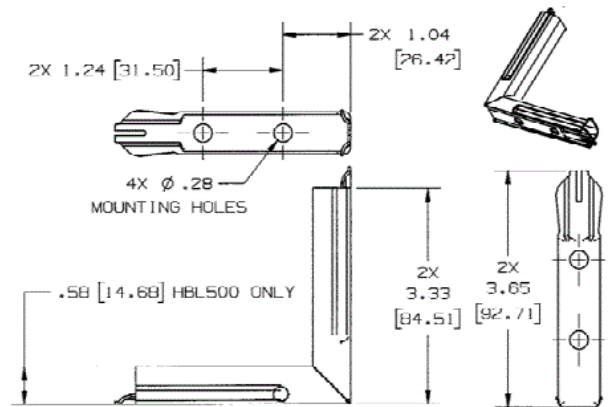

**Raceway**  
**Metal Raceway**  
**HBL500 Series Internal Elbow**

**HUBBELL**

**Features**

- For inside surfaces at right angles.

**Ordering Information**

Description	Color	UPC Number	Catalog Number
Internal Elbow	White	783585145211	HBL517W

**Listings**

UL Listed  
 CSA Certified

**Specifications**

Height	0.58"
Width	2.68"
Length	2.68"

**Online Resources**

Customer Use Drawing  
 eCatalog  
 Installation Instructions