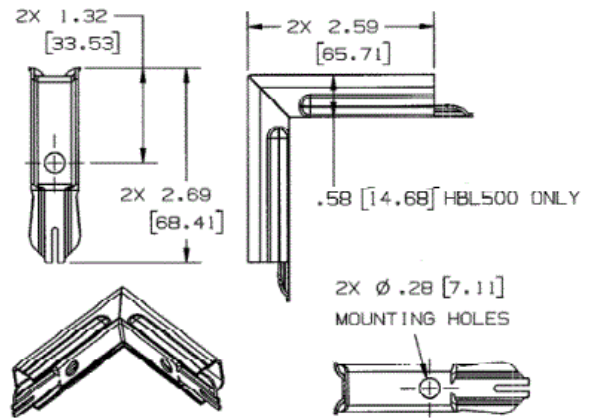

# HUBBELL

**Features**

- For outside surfaces at right angles.

**Ordering Information**

Description	Color	UPC Number	Catalog Number
External Elbow	White	783585145228	HBL518W

**Listings**

UL Listed  
 CSA Certified

**Specifications**

Height	0.58"
Width	2.59"
Length	2.59"

**Online Resources**

Customer Use Drawing  
 eCatalog  
 Installation Instructions