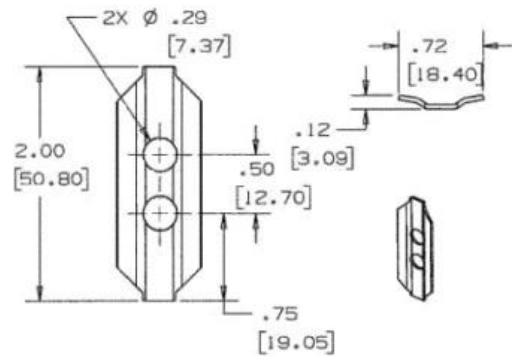

Raceway Metal Raceway Coupling

HUBBELL

Features

- For joining and supporting lengths of HBL500, HBL700 or HBL750 Raceway.

Ordering Information

Description	Color	UPC Number	Catalog Number
Coupling	Steel	783585216768	HBL5701C

Listings

UL Listed
CSA Certified

Specifications

Height	2.00"
Width	0.5"
Length	0.1"

Online Resources

Customer Use Drawing
eCatalog
Installation Instructions