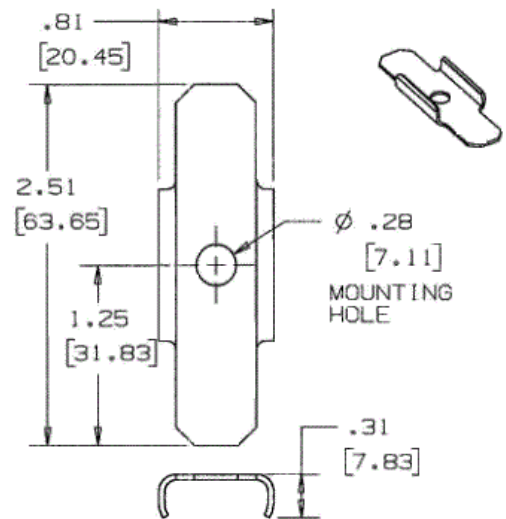

Raceway Metal Raceway Support Clip

HUBBELL

Features

- For supporting lengths of HBL500, HBL700 or HBL750 Raceway.

Ordering Information

Description	Color	UPC Number	Catalog Number
Support Clip	White	783585230061	HBL5703W

Listings

UL Listed
CSA Certified

Specifications

Height	2.51"
Width	0.5"
Length	0.1"

Online Resources

Customer Use Drawing
eCatalog
Installation Instructions