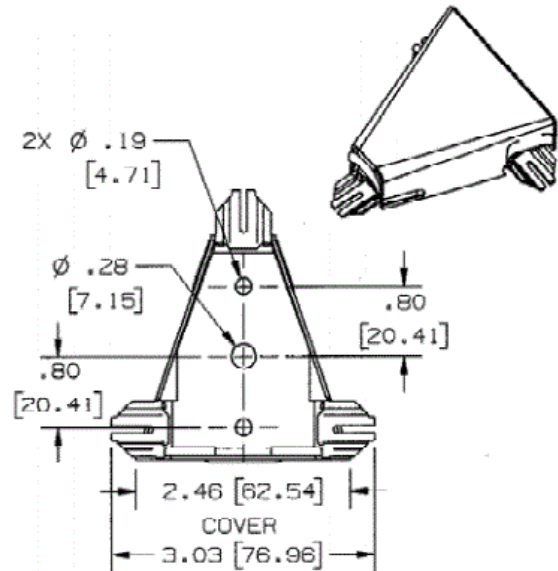

Raceway Metal Raceway Tee Fitting

HUBBELL

Features

- For use with HBL500, HBL700 and HBL750 Series Raceway
- For branches at right angles.

Ordering Information

Description	Color	UPC Number	Catalog Number
Tee Fitting	Ivory	783585423111	HBL5715IVA

Listings

UL Listed
CSA Certified

Specifications

Height	1.14"
Width	3.03"
Length	3.06"

Online Resources

Customer Use Drawing
eCatalog
Installation Instructions