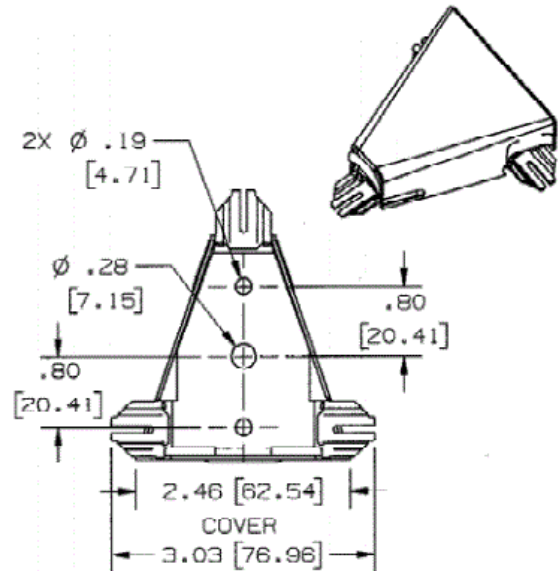

Raceway Metal Raceway Tee Fitting

HUBBELL

Features

- For use with HBL500, HBL700 and HBL750 Series Raceway
- For branches at right angles.

Ordering Information

Description	Color	UPC Number	Catalog Number
Tee Fitting	White	783585423128	HBL5715WA

Listings

UL Listed
CSA Certified

Specifications

Height	1.14"
Width	3.03"
Length	3.06"

Online Resources

Customer Use Drawing
eCatalog
Installation Instructions