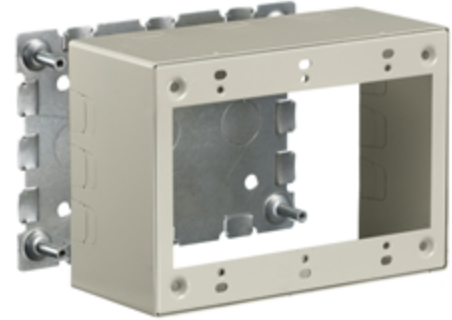

**Raceway
Metal Raceway
3-Gang Extra Deep Box**

HUBBELL

Features

- For use with HBL500, HBL700 and HBL750 Series Raceway
- Hubbell Handi-Screw® eases installation by eliminating difficult to install long screws
- Rounded corners with no sharp edges
- One seam construction provides a “clean” look
- Box design allows standard wallplates to be mounted flush with virtually no perimeter profile exposed

Ordering Information

Description	Color	UPC Number	Catalog Number
3-Gang Extra Deep Box	Ivory	783585423388	HBL57443IVA

Listings

UL Listed
CSA Certified

Specifications

Height	4.54"
Width	6.45"
Length	2.75"

Online Resources